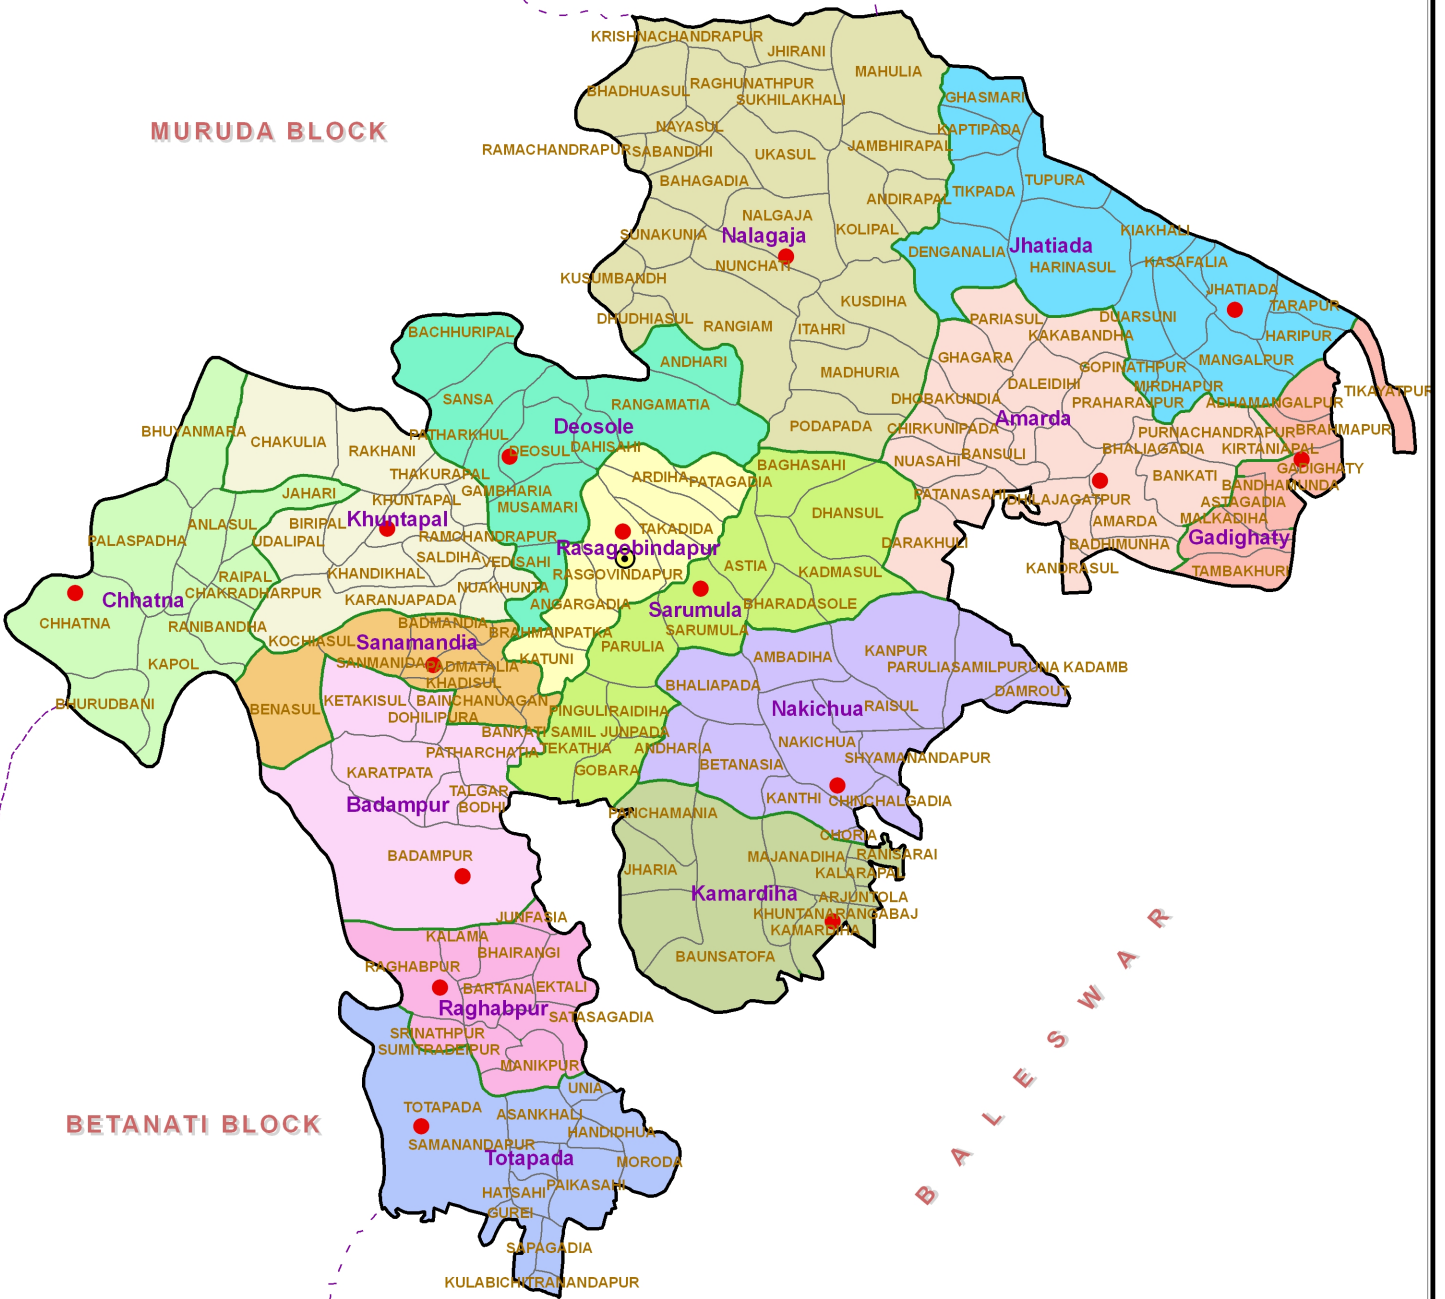

GRAM PANCHAYAT

RASAGOBINDAPUR BLOCK MAYURBHANJ DISTRICT

WEST BENGAL

MURUDA BLOCK

BETANATI BLOCK

B A L E S W A R

Scale :

Map Composed By :
GIS Division,
NIC, Bhubaneswar

INDIA	ODISHA	MAYURBHANJ	LEGEND	
<p>Odisha</p>	<p>Mayurbhanj</p>	<p>R.G.Pur Block</p>	<ul style="list-style-type: none"> Block Headquarter GP Headquarter 	<ul style="list-style-type: none"> Block Boundary GP Boundary Village Boundary Deosole GP Name CHHATNA Village Name
Data Source : District Administration				